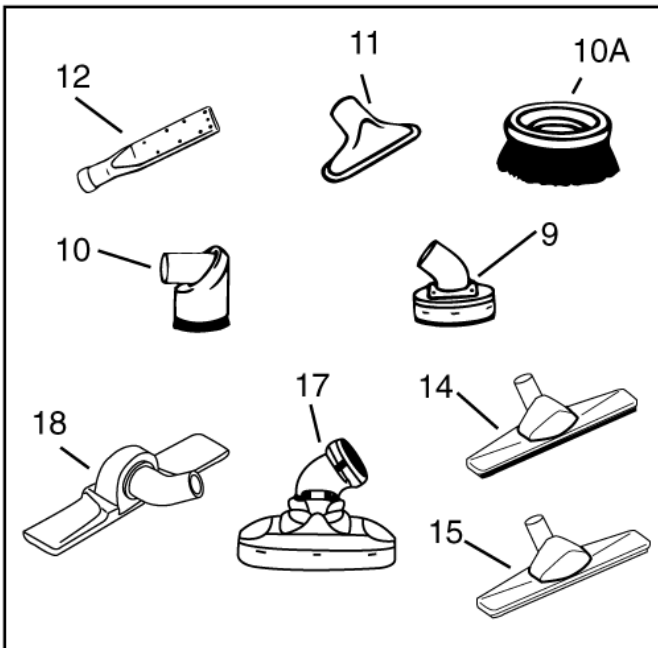

GV 920 AND GV 940 TROLLEY SPARE PARTS

GV 920/ 940

01-12-2014

Part List ID

GX4338

20

Pos	Part no.	Qty	Description
2	81874001	2	Front castor GV920
5	71776801	2	SKIVE
6	81933100	2	BAGHJUL
7	81933300	2	Wheel bearing GV940
8	71776801	2	SKIVE
9	81776901	2	Wheel lock ring GV940
10	81933200	2	Wheel cap GV940 trolley
12	81350500	2	Nut GB fan assy Machine outphased 2007
15	81156500	2	Nut OBSOLETE SEE BELOW
17	81873301	1	HANDLE SUPPORT GV940
18	81873301	1	HANDLE SUPPORT GV940
25	81873101	1	Castor & wheel GV940
26	81933100	2	BAGHJUL
27	71776801	2	SKIVE
28	81933300	2	Wheel bearing GV940
29	71776801	2	SKIVE
30	81776901	2	Wheel lock ring GV940
31	81933200	2	Wheel cap GV940 trolley

Nozzles 38 mm

GV 920/ 940

01-12-2014

Part List ID HOSE15

21

See hoses con-
nection diagram
for 38mm

Brushes & nozzles

Wet pick-up