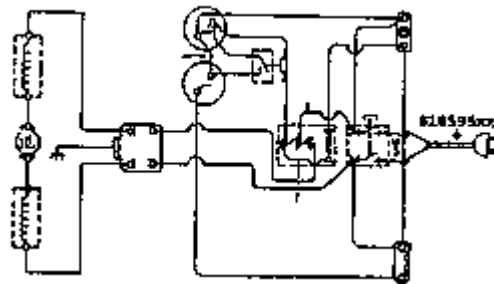

MOTOR PARTS GV 920 / 940

GV 920/ 940

01-12-2014

Part List ID

GX4333

10

Pos	Part no.	Qty	Description
2	80552100	2	Spring GS motor
4	81437900	2	Spring GS motor assy
6	80731501	1	Bearing GS/GM motors(obs) No longer Av ailable
12	81878501	3	Motor assy clips GVX
14	81404401	1	Spring bearing plate asy
15	81437900	2	Spring GS motor assy
16	80731501	1	Bearing GS/GM motors(obs) No longer Av ailable
19	81251400	1	Bearing plate bush GS
20	81717200	1	Condenser GS motor
21	80552100	1	Spring GS motor
22	81541200	1	Screw GS motor assy OBSOLETE SEE TSB 2001-006
23	81907200	4	SCREW M4X12 PANH TORX

ELECTRICAL DIAGRAM

GV 920/ 940

01-12-2014

Part List ID
GX4334

11