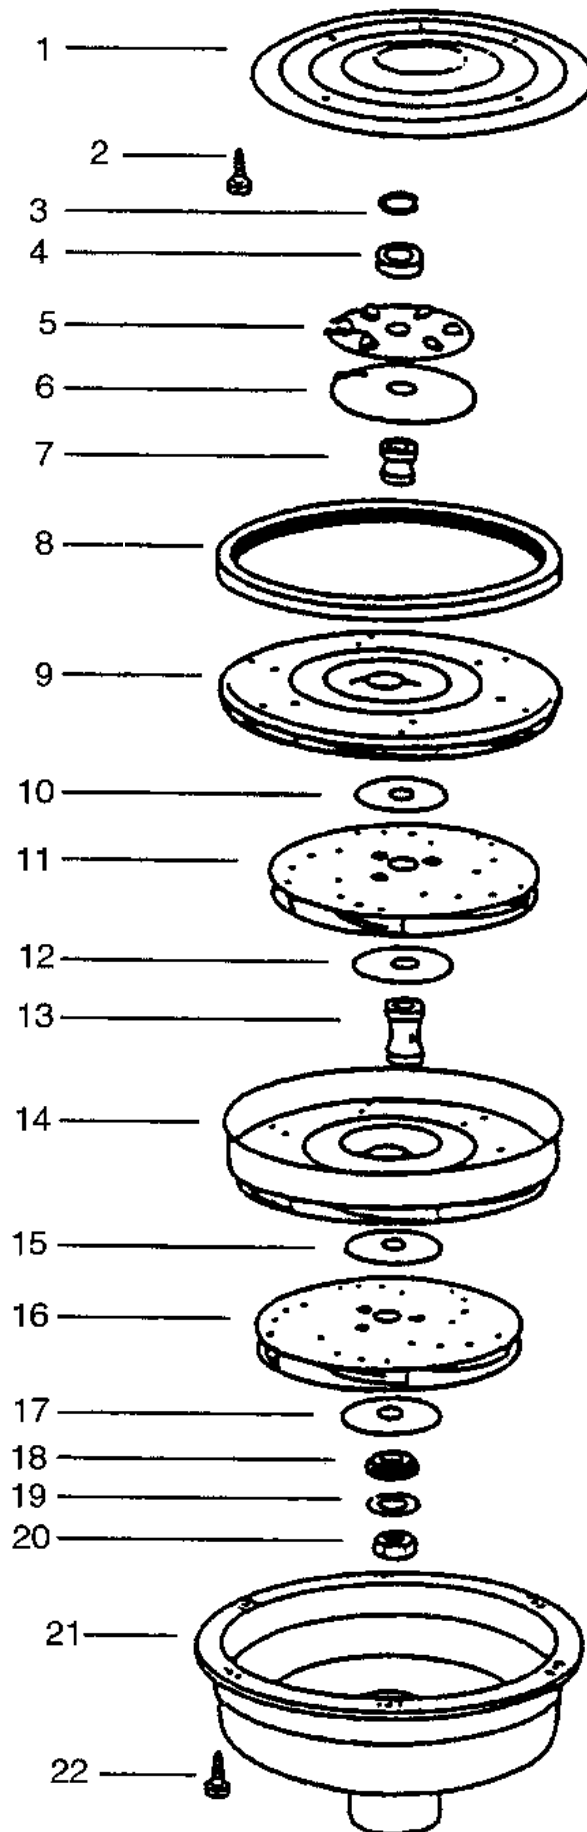

FAN PARTS GV 920 / 940

GV 920/ 940

01-12-2014

Part List ID GX4332

7

FAN PARTS GV 920 / 940

GV 920/ 940

01-12-2014

Part List ID

GX433Z

8

Pos	Part no.	Qty	Description
2	81730600	6	SKRUE KB40X12 EJOT RUSTFR
3	81254700	1	Bearing plate washer GS
4	71254800	1	Bearing ring GST mtr
5	71300600	1	Fan GT motor assy
6	71300700	1	Spacer GT motor assy
7	71300500	1	Bush GT fan assy
8	81302400	1	Gasket GV/GT motor (obs) Obsolete
9	21945500	1	Guide Fan GVX
10	71255000	1	Spacer GST motor assy
11	21945400	1	Fan GV
12	71255000	1	Spacer GST motor assy
13	71254900	1	Bush GST fan assy
14	21945600	1	Guide Fan GTE
15	71255000	1	Spacer GST motor assy
16	21945400	1	Fan GV
17	71255000	1	Spacer GST motor assy
19	81180700	1	Washer GS motor assy
21	81302201	1	Cover GV/GT motor base
22	81730600	6	SKRUE KB40X12 EJOT RUSTFR