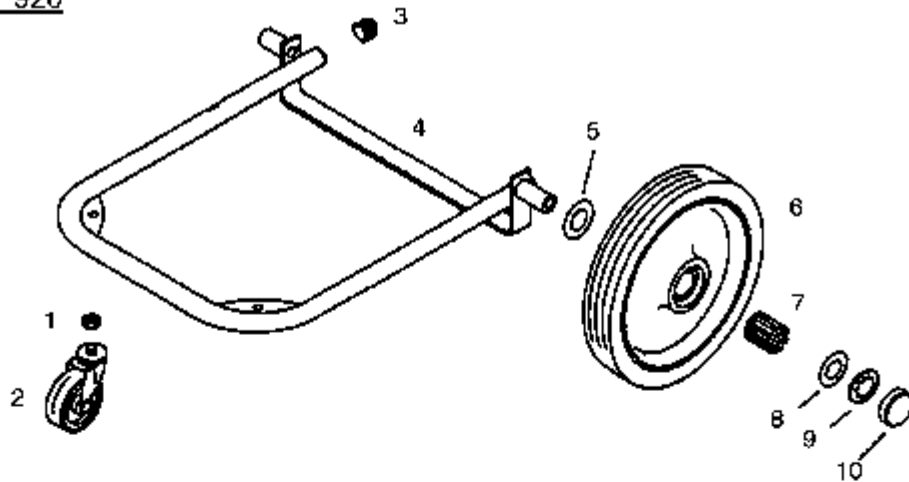

GV 920 AND GV 940 TROLLEY SPARE PART

01-12-2014

Part List ID

GX4338

19

GV 920/ 940

Trolley for GV 920