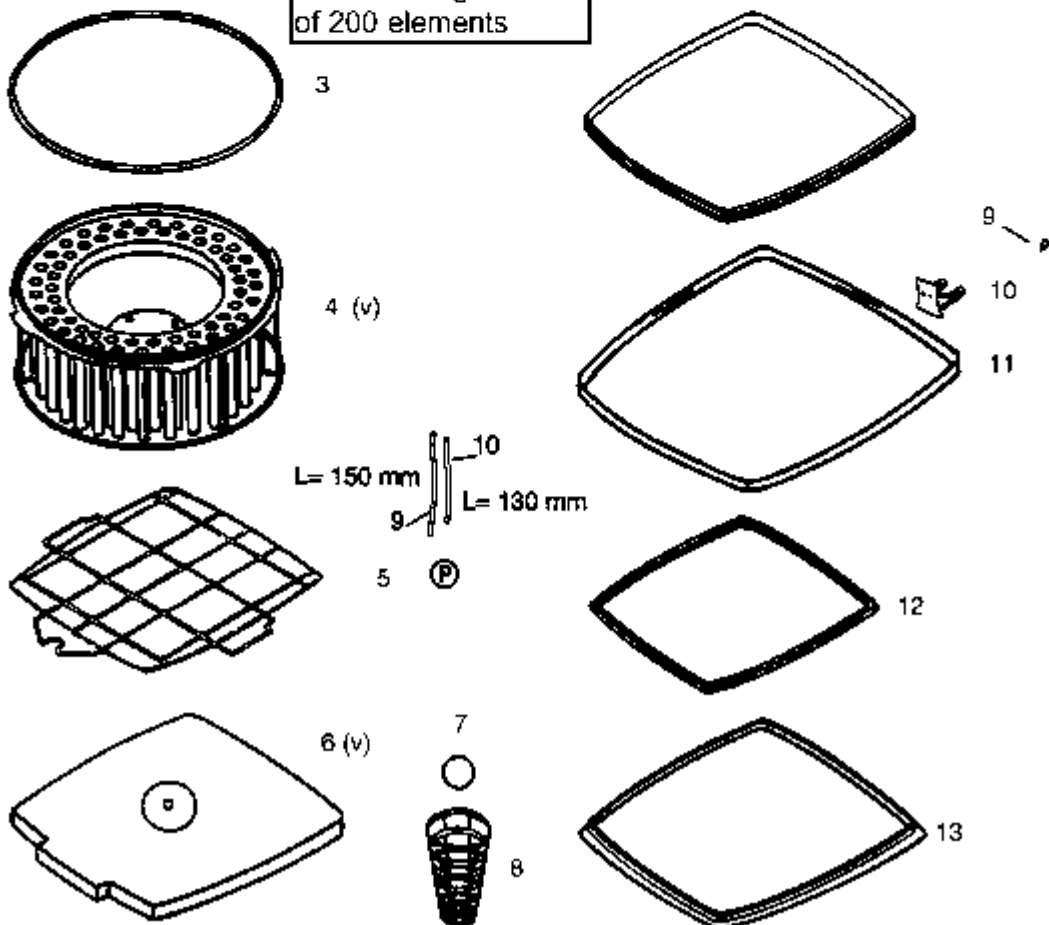

GV 920/940 FILTER PARTS

01-12-2014

Part List ID
GX4336

GV 920/ 940

15

2
Candle elements for
the main filter.
Min. ordering carton
of 200 elements

GV 920/940 FILTER PARTS

GV 920/ 940