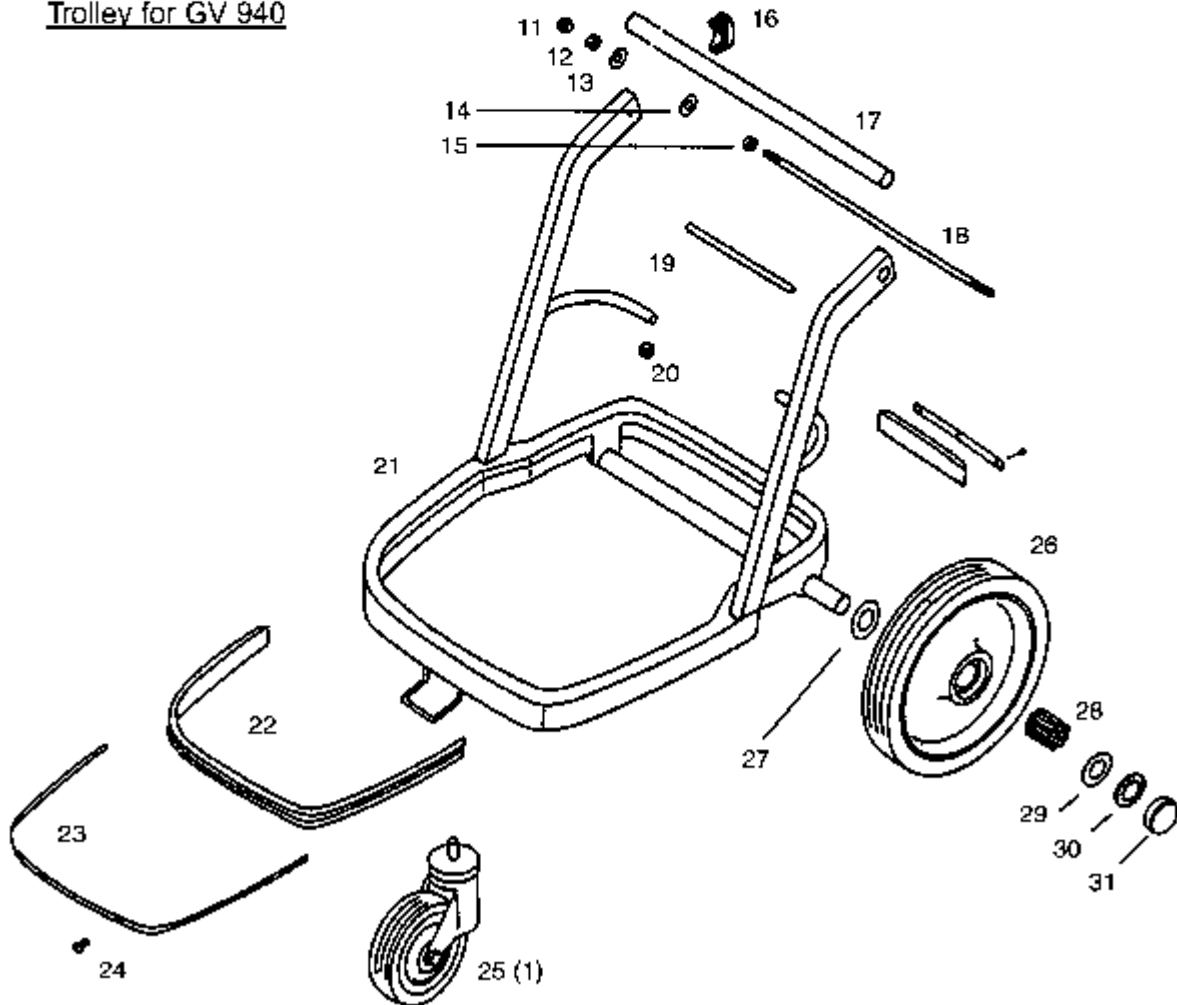

GV 920 AND GV 940 TROLLEY SPARE PART

01-12-2014

Part List ID

GX4338

19

GV 920/ 940

Trolley for GV 920

Trolley for GV 940

GV 920 AND GV 940 TROLLEY SPARE PARTS

GV 920/ 940

01-12-2014

Part List ID

GX4338

20

Pos	Part no.	Qty	Description
2	81874001	2	Front castor GV920
5	71776801	2	SKIVE
6	81933100	2	BAGHJUL
7	81933300	2	Wheel bearing GV940
8	71776801	2	SKIVE
9	81776901	2	Wheel lock ring GV940
10	81933200	2	Wheel cap GV940 trolley
12	81350500	2	Nut GB fan assy Machine outphased 2007
15	81156500	2	Nut OBSOLETE SEE BELOW
17	81873301	1	HANDLE SUPPORT GV940
18	81873301	1	HANDLE SUPPORT GV940
25	81873101	1	Castor & wheel GV940
26	81933100	2	BAGHJUL
27	71776801	2	SKIVE
28	81933300	2	Wheel bearing GV940
29	71776801	2	SKIVE
30	81776901	2	Wheel lock ring GV940
31	81933200	2	Wheel cap GV940 trolley