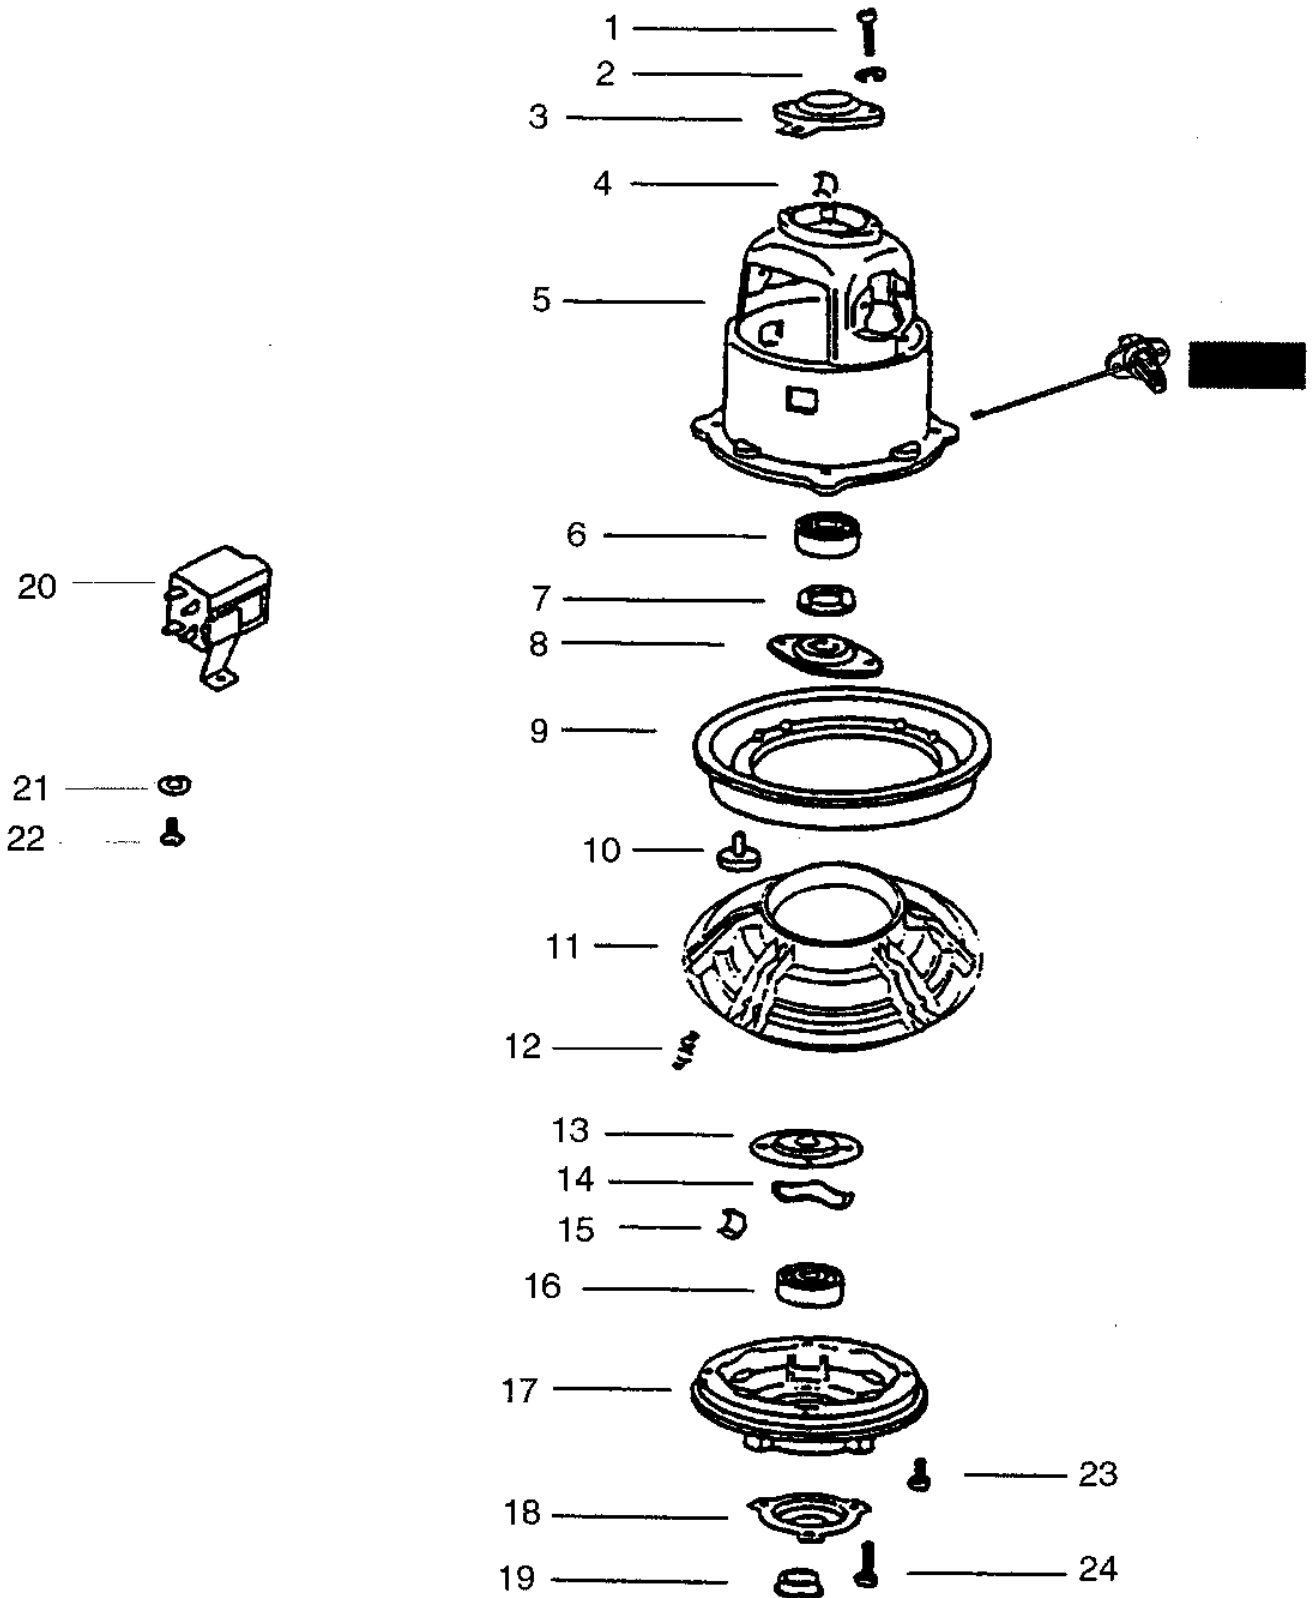

MOTOR PARTS GV 920 / 940

GV 920/ 940

01-12-2014

Part List ID
GX4333

9

MOTOR PARTS GV 920 / 940

GV 920/ 940

01-12-2014

Part List ID

GX4333

10

Pos	Part no.	Qty	Description
2	80552100	2	Spring GS motor
4	81437900	2	Spring GS motor assy
6	80731501	1	Bearing GS/GM motors(obs) No longer Av ailable
12	81878501	3	Motor assy clips GVX
14	81404401	1	Spring bearing plate asy
15	81437900	2	Spring GS motor assy
16	80731501	1	Bearing GS/GM motors(obs) No longer Av ailable
19	81251400	1	Bearing plate bush GS
20	81717200	1	Condenser GS motor
21	80552100	1	Spring GS motor
22	81541200	1	Screw GS motor assy OBSOLETE SEE TSB 2001-006
23	81907200	4	SCREW M4X12 PANH TORX