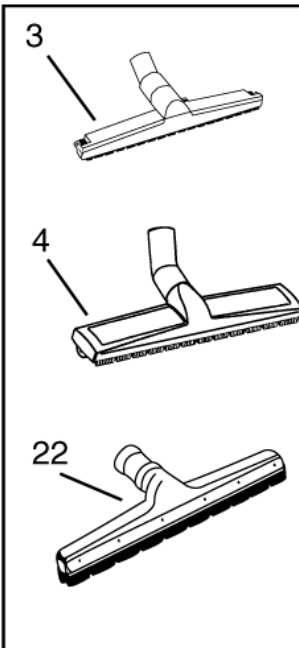

GV 920 AND GV 940 TROLLEY SPARE PARTS

GV 920/ 940

01-12-2014

Part List ID

GX4338

20

Pos	Part no.	Qty	Description
2	81874001	2	Front castor GV920
5	71776801	2	SKIVE
6	81933100	2	BAGHJUL
7	81933300	2	Wheel bearing GV940
8	71776801	2	SKIVE
9	81776901	2	Wheel lock ring GV940
10	81933200	2	Wheel cap GV940 trolley
12	81350500	2	Nut GB fan assy Machine outphased 2007
15	81156500	2	Nut OBSOLETE SEE BELOW
17	81873301	1	HANDLE SUPPORT GV940
18	81873301	1	HANDLE SUPPORT GV940
25	81873101	1	Castor & wheel GV940
26	81933100	2	BAGHJUL
27	71776801	2	SKIVE
28	81933300	2	Wheel bearing GV940
29	71776801	2	SKIVE
30	81776901	2	Wheel lock ring GV940
31	81933200	2	Wheel cap GV940 trolley

Nozzles 38 mm

GV 920/ 940

01-12-2014

Part List ID HOSE15

21

See hoses con-
nection diagram
for 38mm

Brushes & nozzles

Wet pick-up